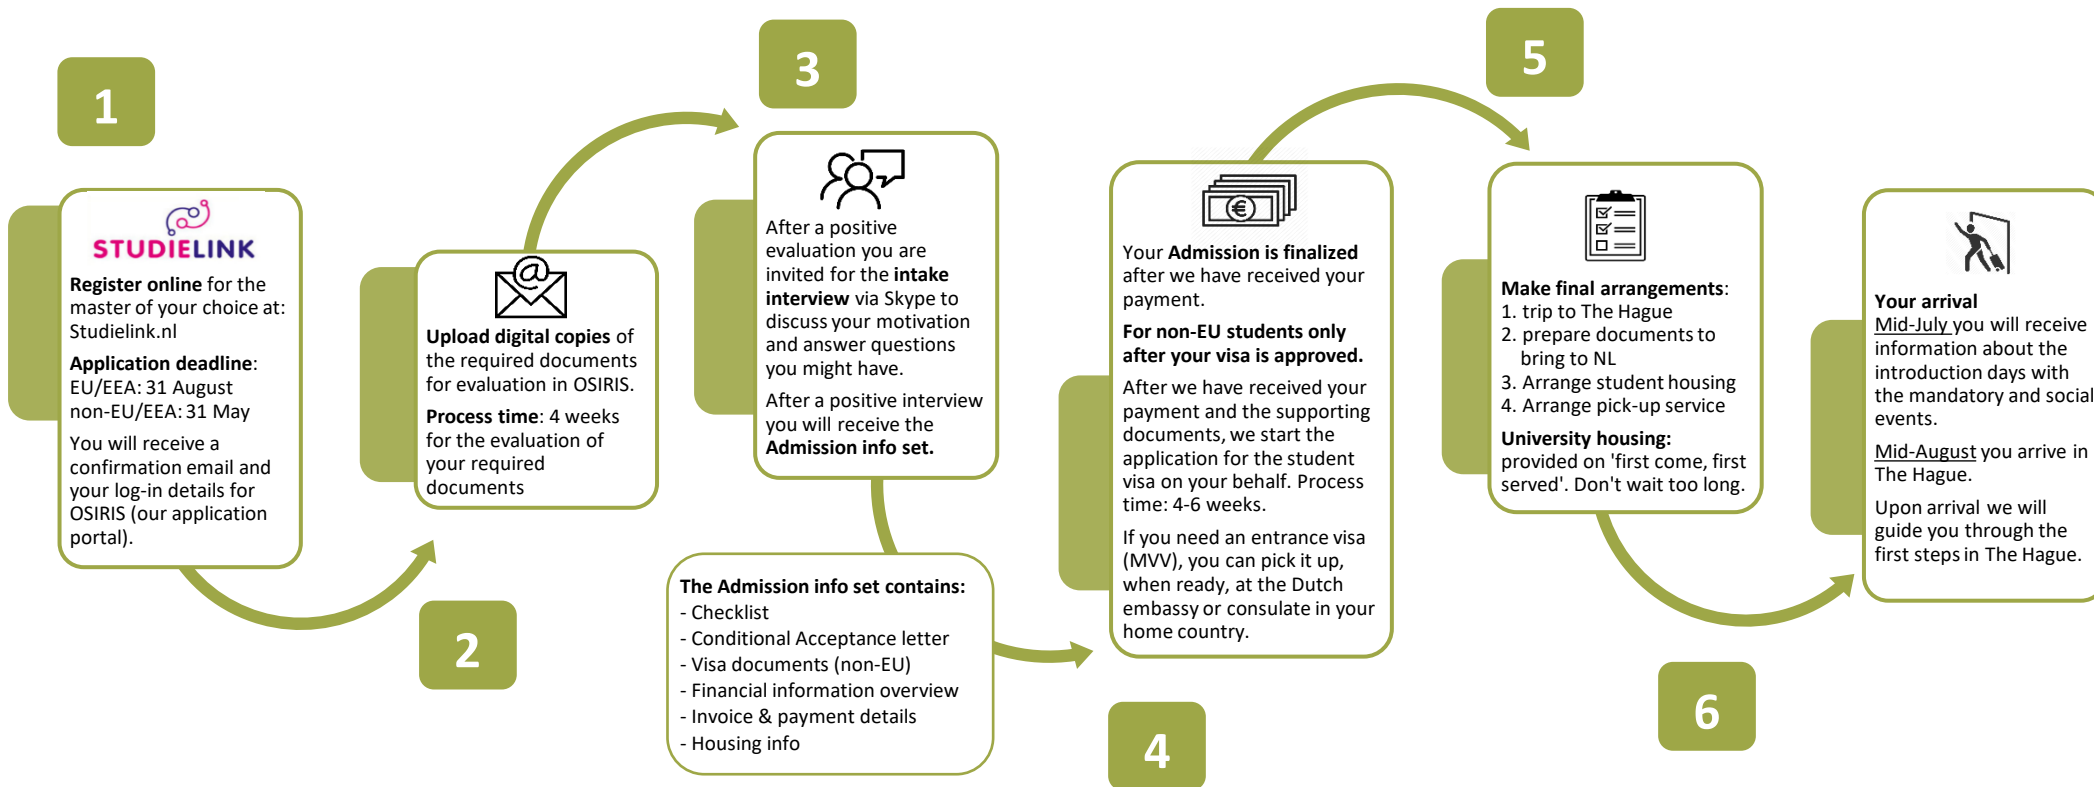

STEPS TO YOUR ENROLMENT 2020- 2021

Contact details
Admissions & Support
Programme information
masters-admission@hhs.nl
masters-studentinfo@hhs.nl